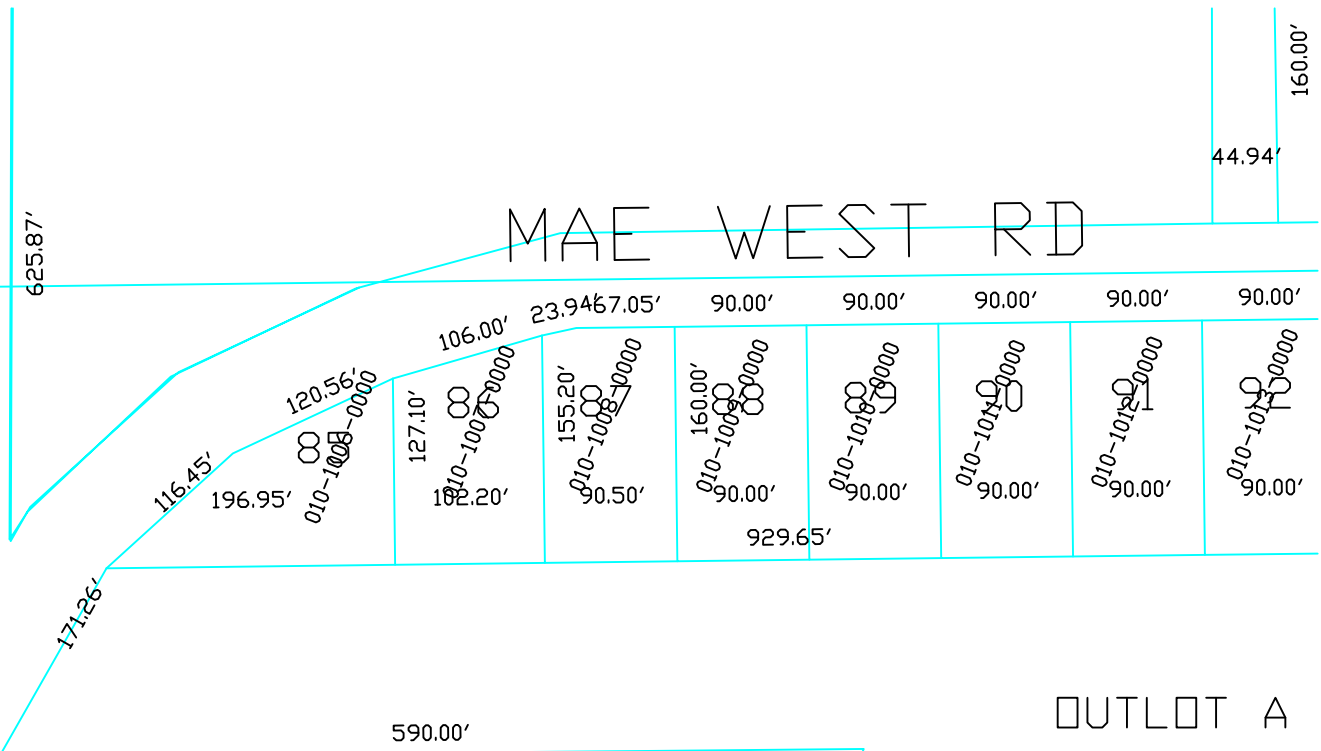

LOT A
-0000

BIRCHWOOD

ROAD DRAWN AS PLATTED, NOT AS BUILT
EST RD

MAE WEST RD

OUTLOT A

LANE

DR